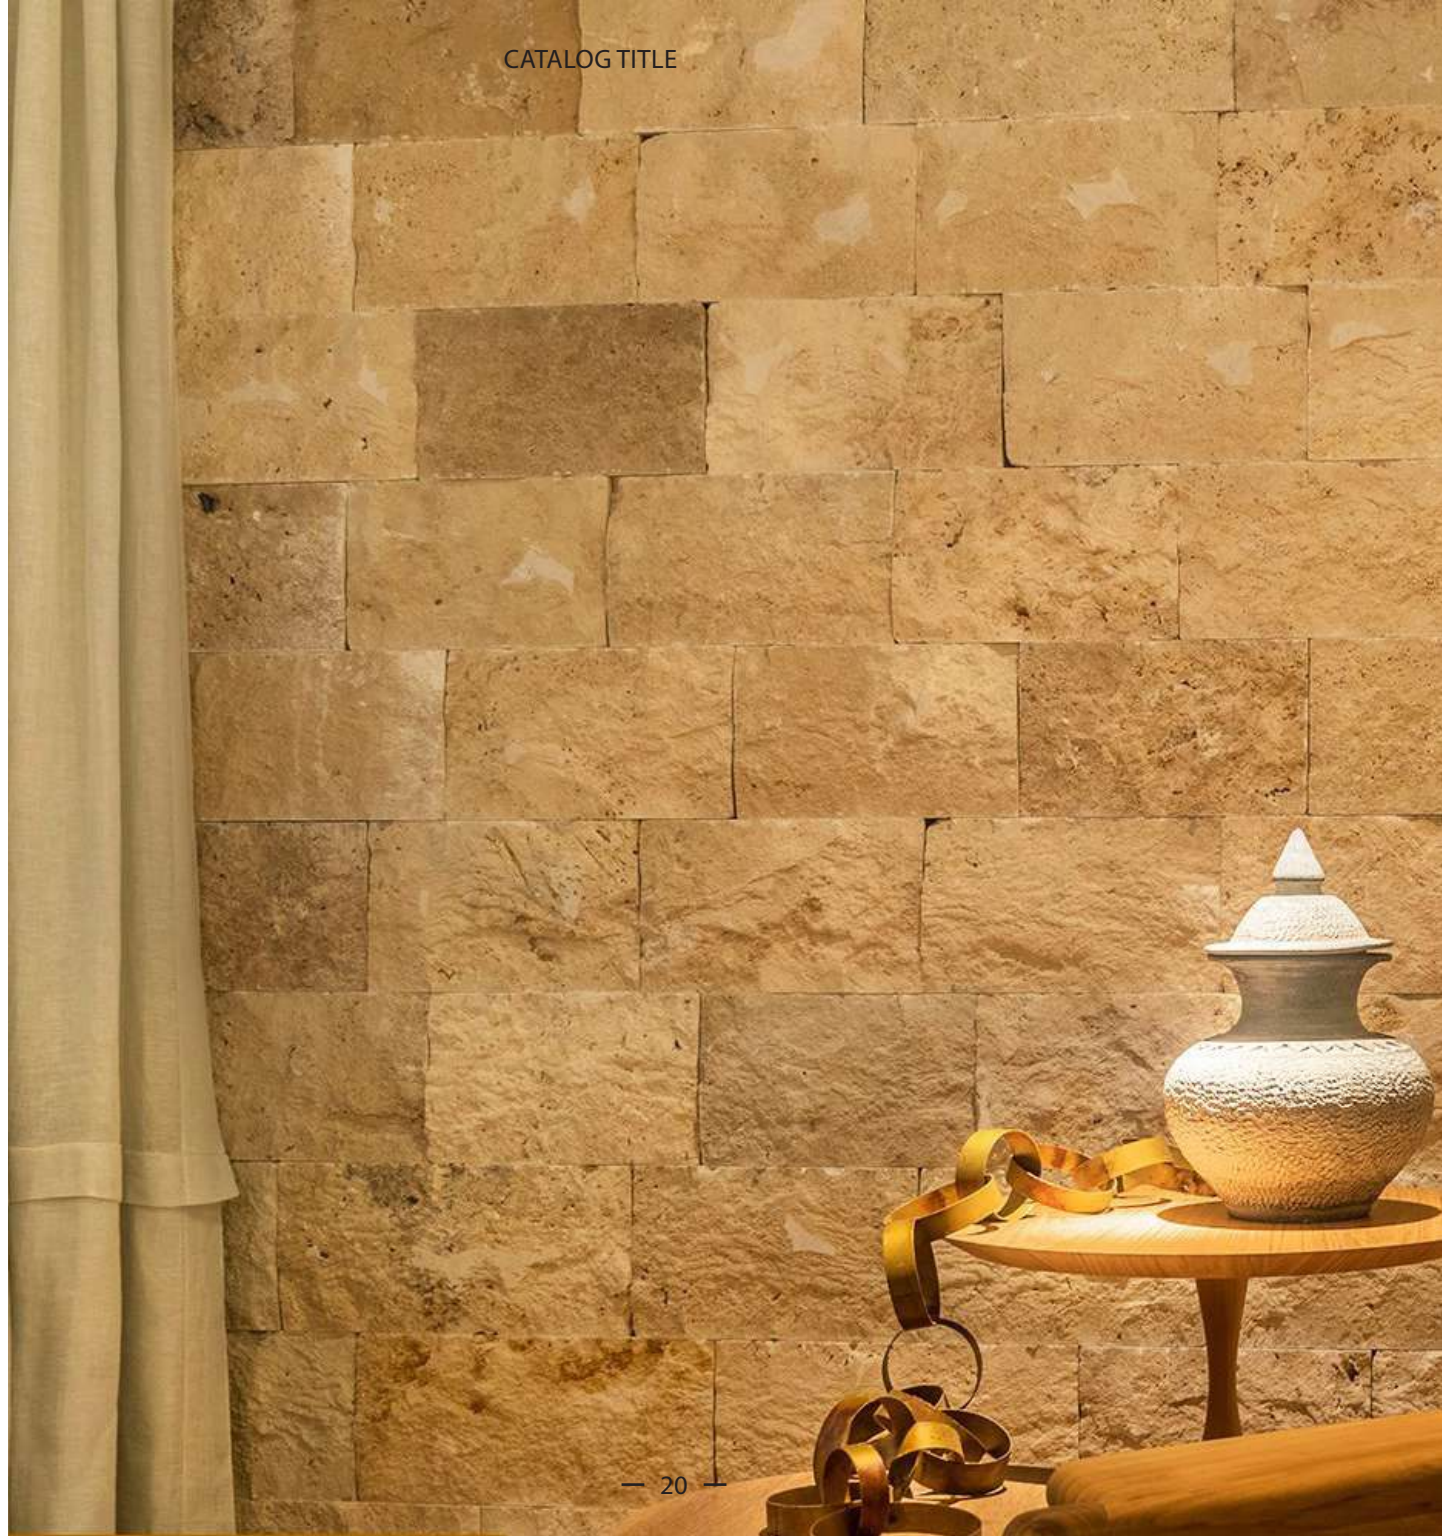

CATALOG TITLE