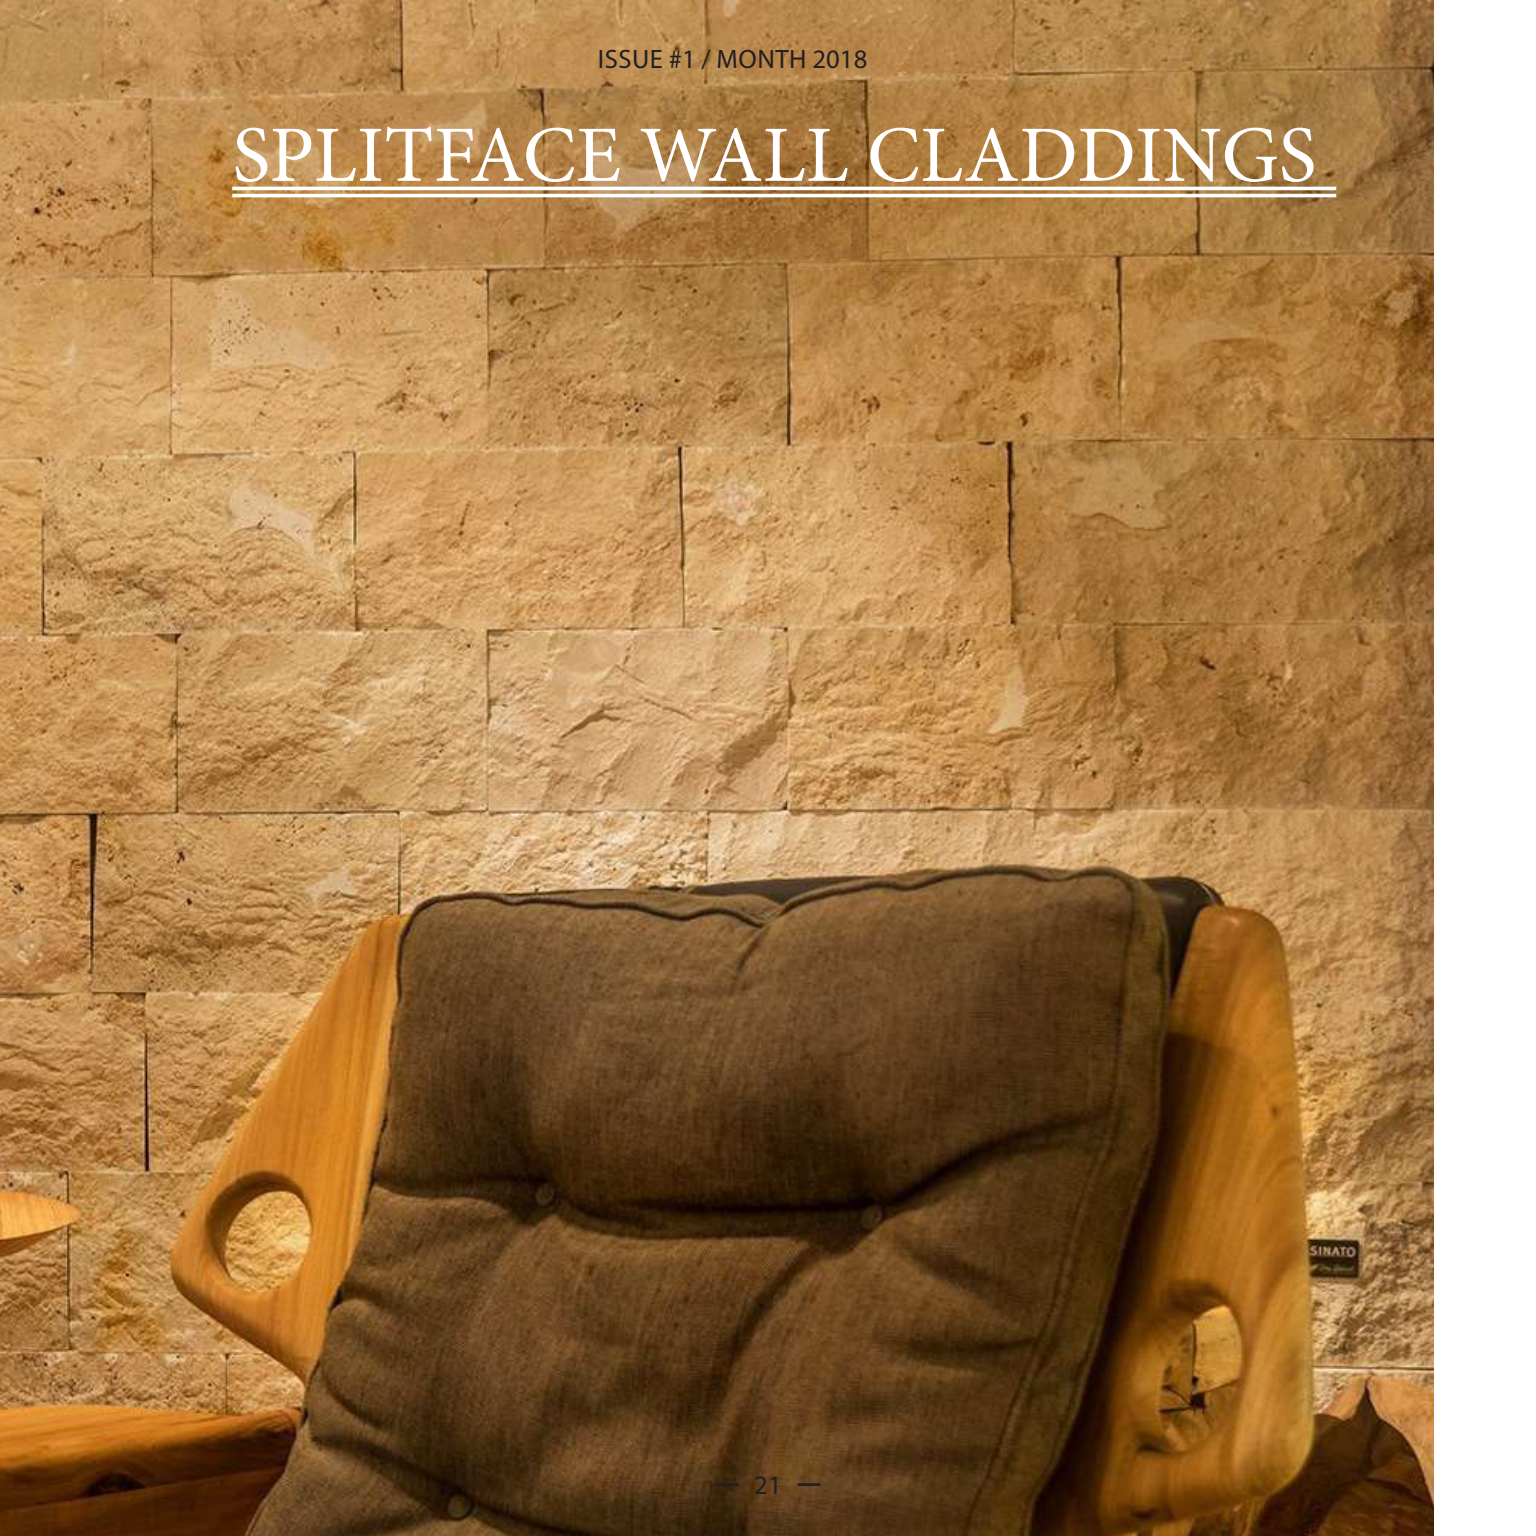

CATALOG TITLE

ISSUE #1 / MONTH 2018

SPLITFACE WALL CLADDINGS

SPLITFACE SERIES

LIGHT TRAVERTINE

Splitface

DIMENSIONS

2.6 cm x 20 cm x Free Length